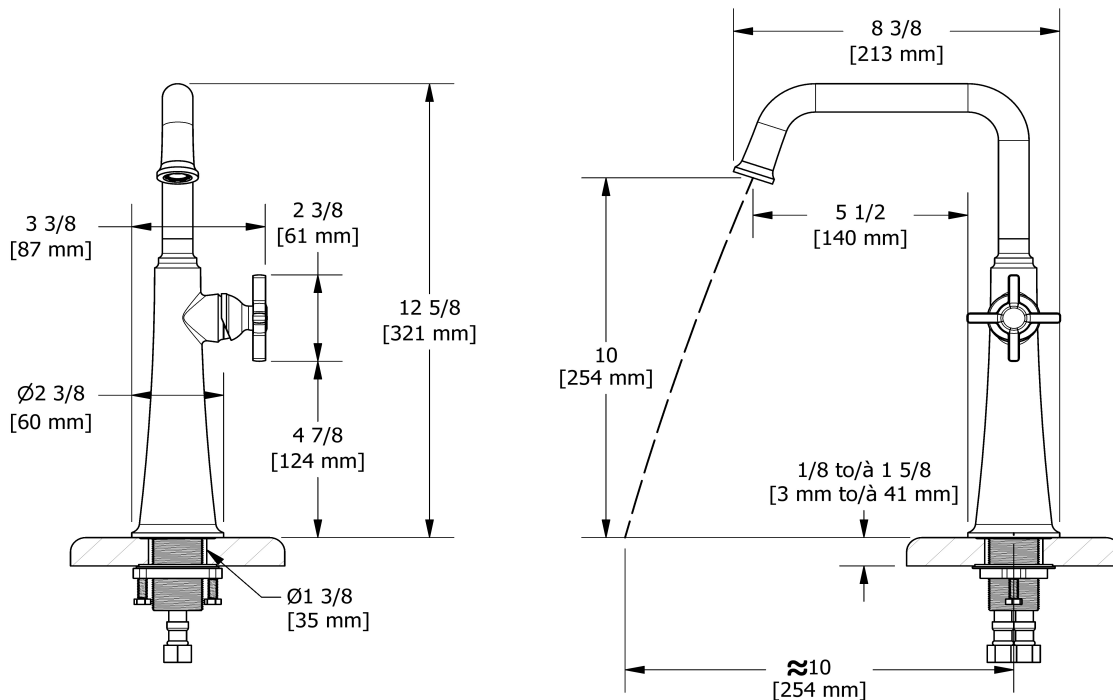

Certifications

- CSA B125.1
- NSF/ANSI standard 61 and 372
- ASME A112.18.1
- ADA

Sizes, models and finishes may differ from those presented.

Warranty

This Riobel Inc. product you have purchased carries a Limited Lifetime Warranty on the chrome, PVD finish, blacks and all working parts and is guaranteed from the initial purchase date against all manufacturing defects. All other finishes, including plastic components, are guaranteed for one year. All electric and/or electronic parts are covered by a 5-year limited warranty. The warranty offered on our products will be honored only if the installation is performed by a certified master plumber.

Customer Care

Phone (800) 777 - 9762 | Email: customercare@houseofrohl.com | Website: houseofrohl.com/support/contact-us

Consult your local House of Rohl showroom for additional information and specifications. For complete warranty details and a list of showrooms, go to houseofrohl.com